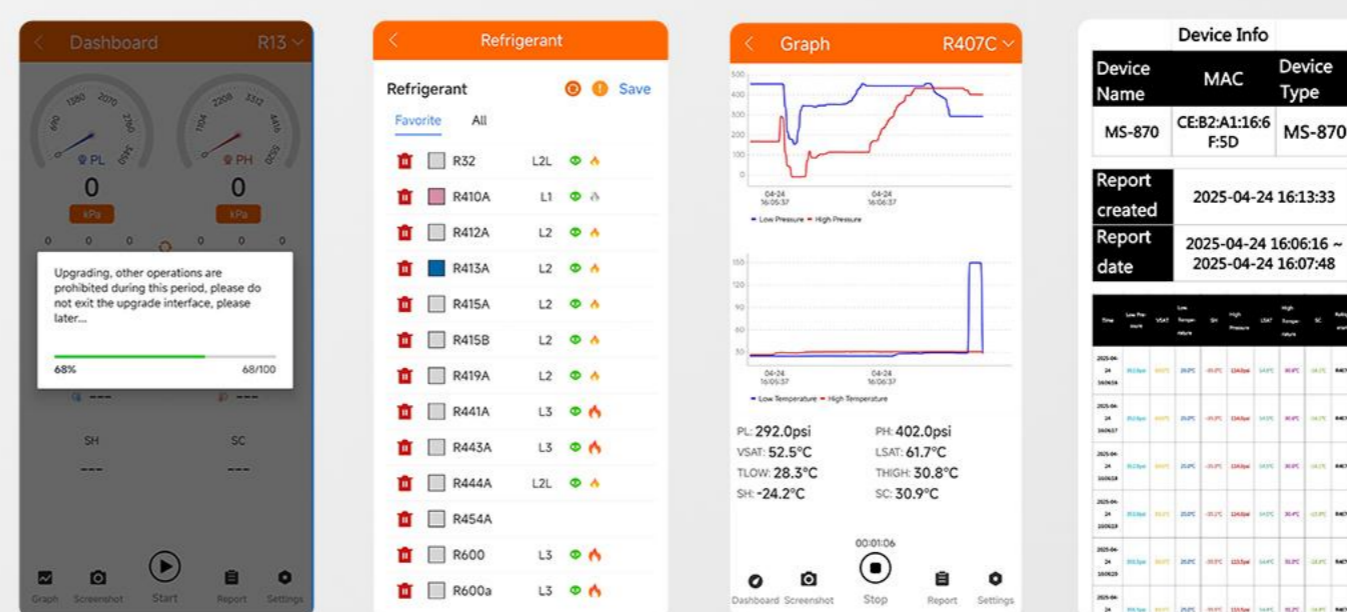

Supports Wireless/Wired
Temperature Clips

- Bluetooth connection to Elitech tools App for quick, convenient monitoring and reporting on site
- Supports a variety of extended probes to meet different application scenarios
- 140+ refrigerant library switching and can be personalized
- Three working modes: pressure and temperature measurement, pressure holding, and vacuum

Elitech Tools™

1. OTA (Firmware Update)

Firmware update in the instrument via App, Always keep the device in the best condition.

2. Personalized Configuration of Refrigerant

The device has 18 commonly used refrigerant types set as default. Users can customize and configure the refrigerant types through the APP.

3. Real-Time Data Monitoring

lets users view measurements and digital curves on a smartphone or tablet, making work faster and easier.

4. Data Recording and Exporting

The measurement data is automatically saved in the app, with up to 3,000 data points recorded. Users can also complete and export measurement reports directly on site.