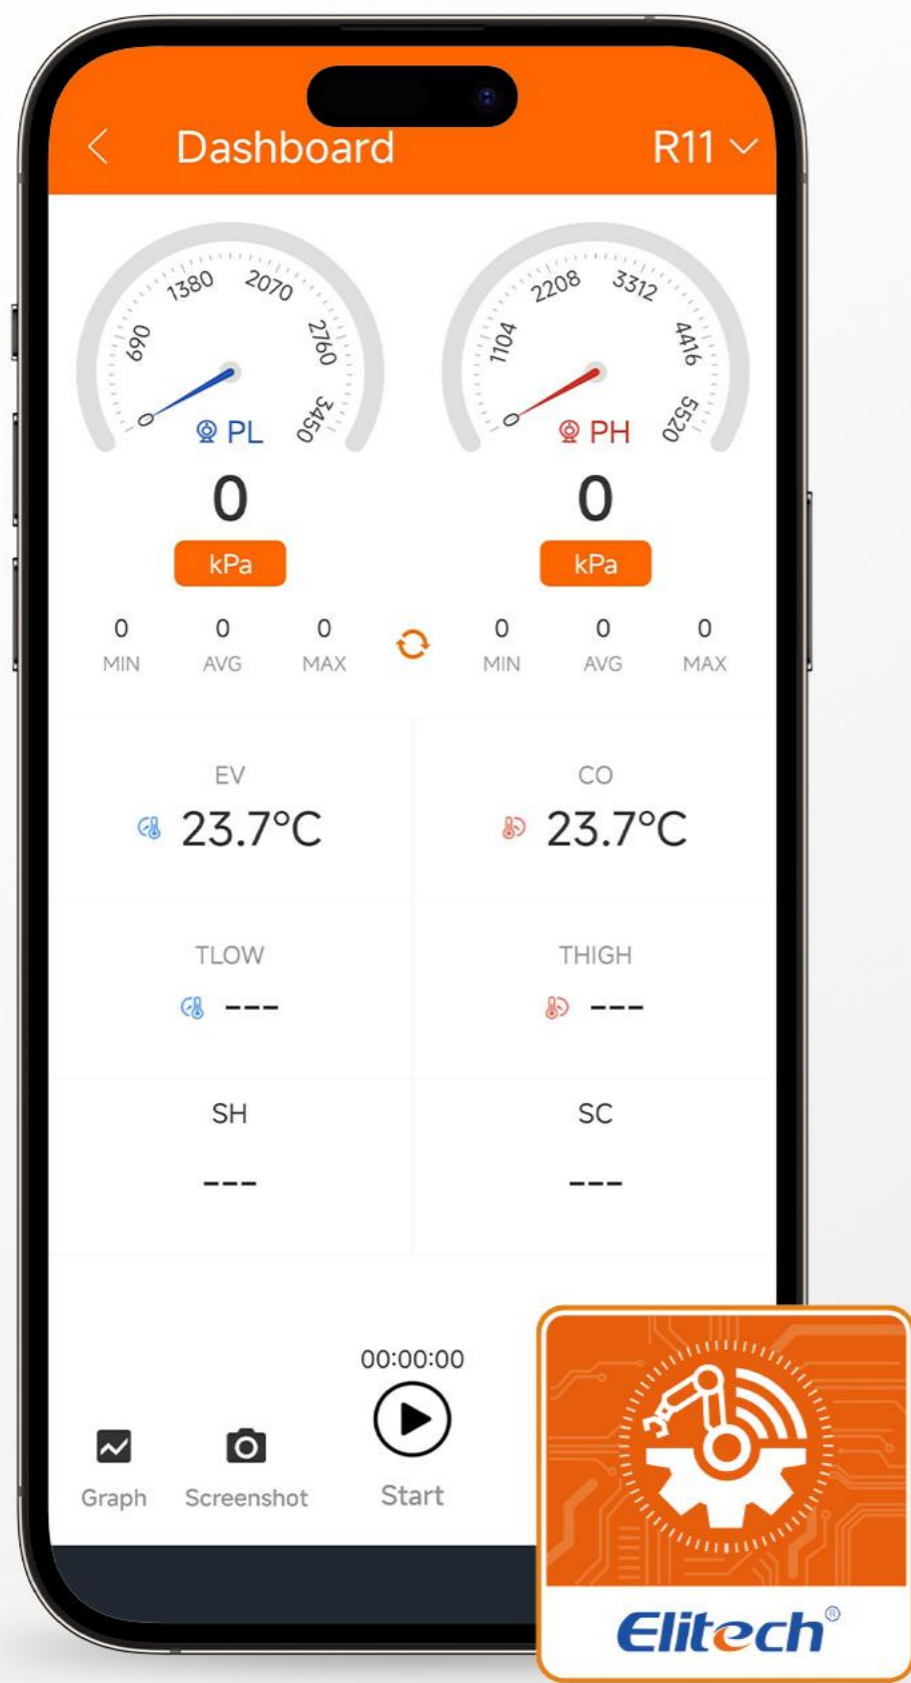

Smart Digital Manifold

MS-870

4 VALVE

Digital Backlit Display

Three Working Modes

3/8" Vacuum Port and Block
Faster Evacuation

Folding Hook

Refrigerant Switching
Support Customized Settings

Supports Wireless/Wired
Temperature Clips

- Bluetooth connection to Elitech tools App for quick, convenient monitoring and reporting on site
- Supports a variety of extended probes to meet different application scenarios
- 140+ refrigerant library switching and can be personalized
- Three working modes: pressure and temperature measurement, pressure holding, and vacuum

Measurement range	-14.7~800psi
Accuracy	±0.5%FS
Resolution	0.5psi
Units	psi, kg/cm2, kPa, MPa, bar, inHg
Selectable refrigerants	140+ refrigerant library, meet 90% of market needs (Continuously updated via the APP)
Superheat/Subcooling calculation	Built-in
Temperature compensation	Built-in
Vacuum measurement	Pressure Sensor
Interface	1/4 SAE*3, 3/8SAE*1
Power	3×1.5V, AA batteries Battery life: 150 hours (Backlight and Bluetooth off)
Bluetooth/APP/OTA(Firmware update)	√
Protection class	IP54

3. Real-Time Data Monitoring

lets users view measurements and digital curves on a smartphone or tablet, making work faster and easier.

4. Data Recording and Exporting

The measurement data is automatically saved in the app, with up to 3,000 data points recorded. Users can also complete and export measurement reports directly on site.